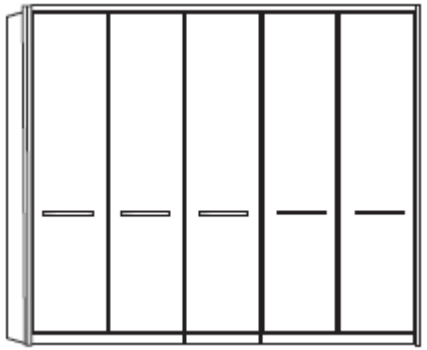

## Carnaby Range

Hinged Door Wardrobe with Cornice  
 Available with Mirrored Doors  
 220cm high / 58cm deep

- 2 Doors – 100cm wide
- 3 Doors – 150cm wide
- 4 Doors – 200cm wide
- 5 Doors – 250cm wide
- 6 Doors – 300cm wide
- 7 Doors – 350cm wide
- 8 Doors – 400cm wide

Hinged Door Wardrobes with  
 Passepartout Frames  
 Available with Mirrored Doors  
 220cm high / 58cm deep

- 2 Doors – 106cm wide
- 3 Doors – 156cm wide
- 4 Doors – 206cm wide
- 5 Doors - 256cm wide
- 6 Doors – 306cm wide
- 7 Doors – 356cm wide
- 8 Doors – 406cm wide

Bedside Chest  
 50cm wide x 55cm  
 high x 36cm deep

Hinged Wardrobes with Drawer Units & Cornice  
 220cm high x 58cm deep – Mirrors Available  
 Even Doors have 100cm Drawers & Odd Doors have only 50cm Drawers  
 2 Doors / 2 Drawers – 100cm wide  
 3 Doors / 2 Drawers – 150cm wide  
 4 Doors / 2 Drawers – 200cm wide  
 5 Doors / 2 Drawers – 250cm wide  
 6 Doors / 2 Drawers – 300cm wide  
 7 Doors / 2 Drawers – 350cm wide  
 8 Doors / 2 Drawers – 400cm wide

8 Drawer Chest  
 93cm wide x 86cm high x 42cm deep

Combi Dresser  
 149cm wide x 86cm high x 42cm deep

4 Drawer Chest  
 47cm wide or 75cm wide  
 86cm high x 42cm deep

**Designs:**

**Model no. 558**  
 White