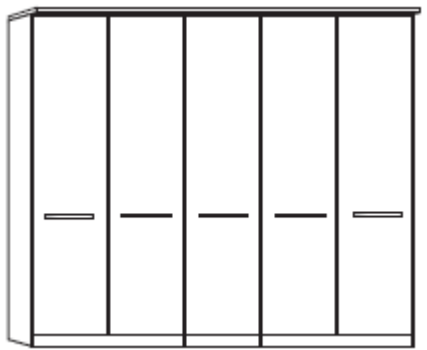

## Carnaby Range

Hinged Door Wardrobe with Cornice  
 Available with Mirrored Doors  
 220cm high / 58cm deep

- 2 Doors – 100cm wide
- 3 Doors – 150cm wide
- 4 Doors – 200cm wide
- 5 Doors – 250cm wide
- 6 Doors – 300cm wide
- 7 Doors – 350cm wide
- 8 Doors – 400cm wide

Hinged Door Wardrobes with  
 Passepartout Frames  
 Available with Mirrored Doors  
 220cm high / 58cm deep

- 2 Doors – 106cm wide
- 3 Doors – 156cm wide
- 4 Doors – 206cm wide
- 5 Doors - 256cm wide
- 6 Doors – 306cm wide
- 7 Doors – 356cm wide
- 8 Doors – 406cm wide

Bedside Chest  
 50cm wide x 55cm  
 high x 36cm deep

Hinged Wardrobes with Drawer Units & Cornice  
 220cm high x 58cm deep – Mirrors Available  
 Even Doors have 100cm Drawers & Odd Doors have only 50cm Drawers  
 2 Doors / 2 Drawers – 100cm wide  
 3 Doors / 2 Drawers – 150cm wide  
 4 Doors / 2 Drawers – 200cm wide  
 5 Doors / 2 Drawers – 250cm wide  
 6 Doors / 2 Drawers – 300cm wide  
 7 Doors / 2 Drawers – 350cm wide  
 8 Doors / 2 Drawers – 400cm wide

8 Drawer Chest  
 93cm wide x 86cm high x 42cm deep

Combi Dresser  
 149cm wide x 86cm high x 42cm deep

4 Drawer Chest  
 47cm wide or 75cm wide  
 86cm high x 42cm deep

**Designs:**

**Model no. 558**  
 White