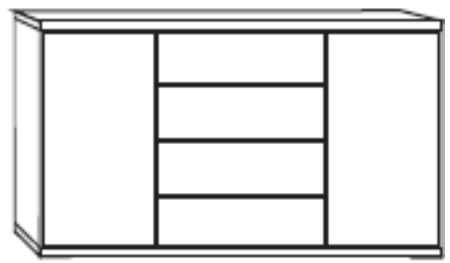

Combi Dresser
149cm wide x 86cm high x 42cm deep

Designs:

Model no. 558
White

Model no. 563
Pebble grey finish

Model no. 564
Graphite

Model no. 583
sage green finish

Cammacks Furniture Store, Boston

Tel – 01205 362300

Email – enquiries@cammacks.co.uk